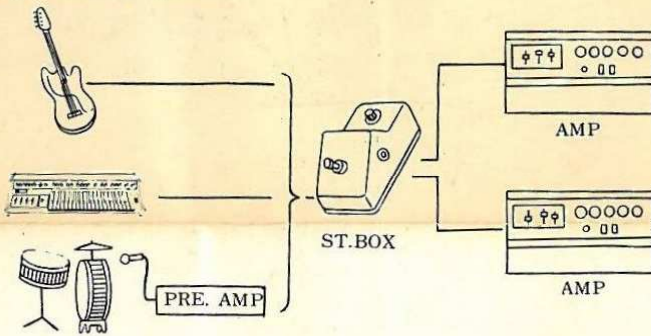

## STEREO BOX

"Ibanez" Stereo Box must be epochmaking electronic instrument making up "action effects" popular in records and stages. Available to play with El. Guitars, synthesizers, organs, drums and all other electronic musical instruments. You can enjoy the live-wire sounds making jump over the air between separate two speakers.

**\*\* Operation \*\***

- 1) Connect right & left amplifiers to each jacks of Stereo Box and connect El. Guitar or various electronic musical instruments to instrument jack. Then the circuit is automatically turned on and ready to play.
- 2) Preset the tone and volume of two amplifiers balanced well with keeping the foot-switch of Stereo Box in normal position.
- 3) Put the foot-switch on effect and action speed changeable at your pleasure.

**\*\* Important \*\***

- 1) Advisable to use amplifiers with same capacity and tone
- 2) "Ibanez" Stereo Box works good enough for continuous usage of 70 hours, but in case of no usage and in rainy season, advisable to change the battery at earlier.
- 3) To avoid the battery going out, keep the instrument jack unplugged in no usage. Please take off the battery when storing for long.
- 4) Remove the four screws on the bottom cover for changing the battery. Be sure to unplug jacks beforehand.

**\*\* Specification \*\***

Action speed control	1
Switch for normal/effect	1
Ic	2
Transister	3
FET	2
Battery	1 006p 9v battery
Dimension	4 5/8" x 2 3/8" x 2"
Weight	9oz.