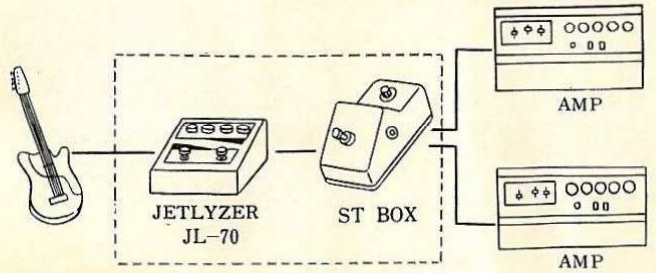

2) Combination with "Ibanez" JETLYZER (No. JL-70) In addition to phase tone effect, you can enjoy the simulation sound just like "jet planes" flying across the sky.

3) Multi-usages of STEREO BOX The utmost spreading-over effect available by adjusting action speeds and "random action effect" are brought forth at maximum.