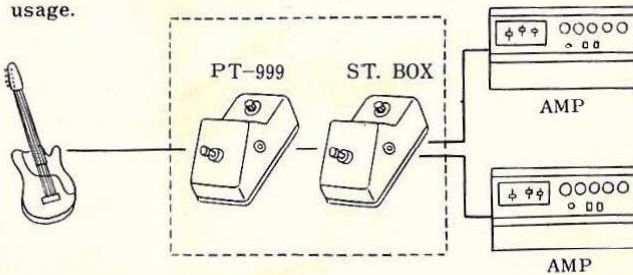

Ibanez®

STEREO BOX

"Ibanez" Stereo Box must be epochmaking electronic instrument making up "action effects" popular in records and stages. Available to play with El. Guitars, synthesizers, organs, drums and all other electronic musical instruments. You can enjoy the live-wire sounds making jump over the air between separate two speakers.

** Operation **

1) Connect right & left amplifiers to each jacks of Stereo Box and connect El. Guitar or various electronic musical instruments to instrument jack. Then the circuit is automatically turned on and ready to play.
2) Preset the tone and volume of two amplifiers balanced well with keeping the foot-switch of Stereo Box in normal position.
3) Put the foot-switch on effect and action speed changeable at your pleasure.

** Operation for combined effects **

1) Combination with PT-999 PHASE TONE. You can enjoy spatial effect by stereo action & phasing effect together. The both go well in same design and ideal usage.

2) Combination with "Ibanez" JETLYZER (No. JL-70) In addition to phase tone effect, you can enjoy the simulation sound just like "jet planes" flying across the sky.

3) Multi-usages of STEREO BOX The utmost spreading-over effect available by adjusting action speeds and "random action effect" are brought forth at maximum.

** Important **

1) Advisable to use amplifiers with same capacity and tone
2) "Ibanez" Stereo Box works good enough for continuous usage of 70 hours, but in case of no usage and in rainy season, advisable to change the battery at earlier.
3) To avoid the battery going out, keep the instrument jack unplugged in no usage. Please take off the battery when storing for long.
4) Remove the four screws on the bottom cover for changing the battery. Be sure to unplug jacks beforehand.