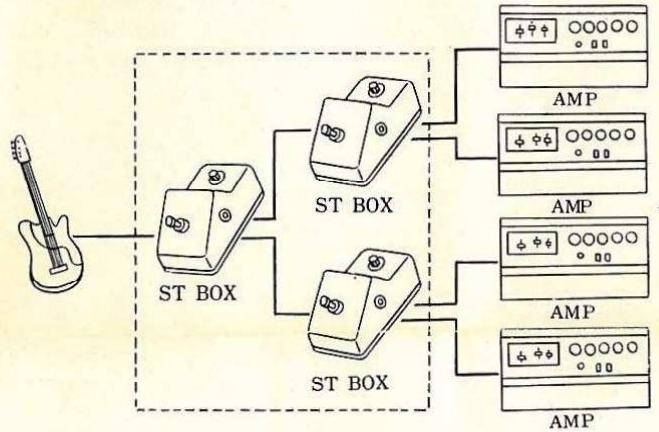

## STEREO BOX

"Ibanez" Stereo Box must be epochmaking electronic instrument making up "action effects" popular in records and stages. Available to play with El. Guitars, synthesizers, organs, drums and all other electronic musical instruments. You can enjoy the live-wire sounds making jump over the air between separate two speakers.

**\*\* Operation \*\***

- 1) Connect right & left amplifiers to each jacks of Stereo Box and connect El. Guitar or various electronic musical instruments to instrument jack. Then the circuit is automatically turned on and ready to play.
- 2) Preset the tone and volume of two amplifiers balanced well with keeping the foot-switch of Stereo Box in normal position.
- 3) Put the foot-switch on effect and action speed changeable at your pleasure.

**\*\* Operation for combined effects \*\***

- 1) Combination with PT-999 PHASE TONE. You can enjoy spatial effect by stereo action & phasing effect together. The both go well in same design and ideal usage.

- 2) Combination with "Ibanez" JETLYZER (No. JL-70) In addition to phase tone effect, you can enjoy the simulation sound just like "jet planes" flying across the sky.

- 3) Multi-usages of STEREO BOX The utmost spreading-over effect available by adjusting action speeds and "random action effect" are brought forth at maximum.