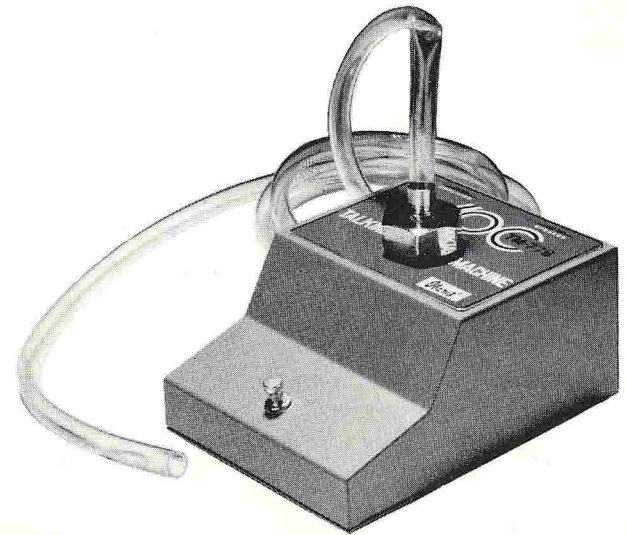

INSTRUCTION

TALKING MACHINE

VOC-TM-776

Ibanez

Thank you for purchasing the Ibanez Talking Machine (VOC-TM-776). Ibanez is committed to making new and better products for the satisfaction of today's musician. All Ibanez electronic accessories are manufactured under strict quality control to assure long life and dependability.

The Ibanez Talking Machine allows you to "vocalize" your guitar sound with your mouth. With a little practice, you will be able to make your guitar actually "speak."

FEATURES

Sound Hose - Soft nylon for comfort and easy "mouth mixing."

Won't kink, collapse or crack.

Driver Unit - High efficiency 100 watts driver with wide frequency response.

OPERATION

Connect the Talking Machine and sound hose as illustrated in figure 1. (To avoid clogging the hose with saliva, make one full turn in the middle of the hose.)

With the footswitch on normal, the amp power is connected to the speakers and the Talking Machine driver. With the

[Fig. - 1]

footswitch on effect, the amplifier power is connected to the Talking Machine driver.