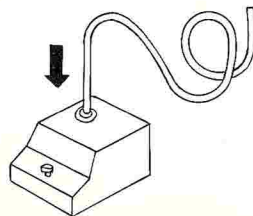

Won't kink, collapse or crack.

Driver Unit - High efficiency 100 watts driver with wide frequency response.

OPERATION

Connect the Talking Machine and sound hose as illustrated in figure 1. (To avoid clogging the hose with saliva, make one full turn in the middle of the hose.)

Connect output of amplifier to amplifier jack on the Talking Machine and connect speakers to speaker jack on Talking Machine as illustrated in figure 2.

NOTE: Be sure to make all connections before turning amplifier on.

With the footswitch on normal, the amp power is connected to the speakers and the Talking Machine driver. With the

[Fig. - 1]

footswitch on effect, the amplifier power is connected to the Talking Machine driver.